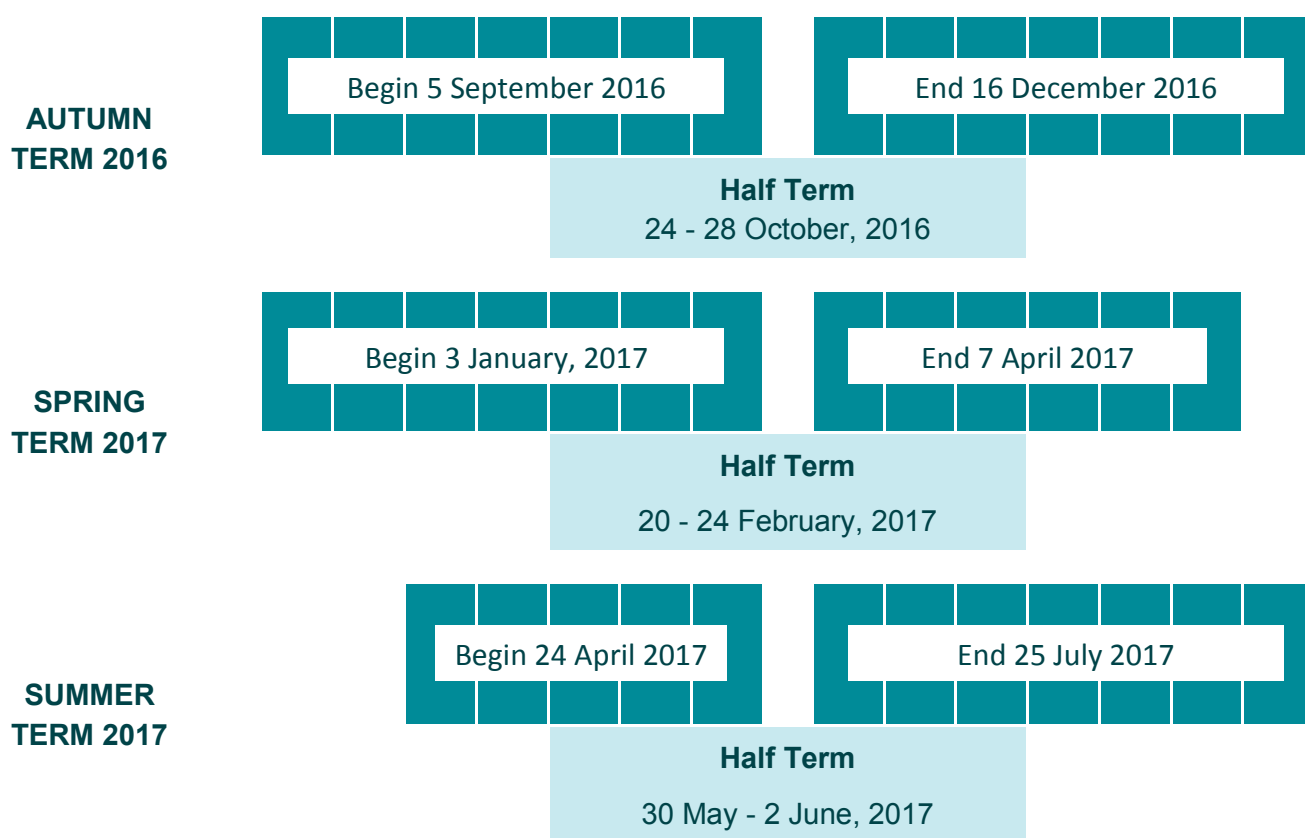

- AUTUMN TERM 2016** Begins on Monday, 5 September, 2016 and ends on Friday, 16 December, 2016
(Half Term from Monday, 24 October to Friday, 28 October)
- SPRING TERM 2017** Begins on Tuesday 3 January, 2017 and ends on Friday, 7 April, 2017
(Half Term from Monday, 20 February to Friday, 24 February)
- SUMMER TERM 2017** Begins on Monday, 24 April, 2017 and ends on Friday, 25 July, 2017
(Half Term from Tuesday 30 May to Friday, 2 June)

Bank And Public Holidays 2016/17			
Christmas Day	25 December 2016	Easter Monday	17 April 2017
Boxing Day	26 December 2016	May Day Holiday	1 May 2017
New Year's Day	2 January 2017	Spring Bank Holiday	29 May 2017
Good Friday	14 April 2017	Summer Bank Holiday	28 August 2017

The above dates and calendar represent a full school year of 195 days. Schools are required to be open for pupils for at least 380 sessions (190 full days). The other days are for In Service Training (INSET) Days and are to be decided at the discretion of individual schools.