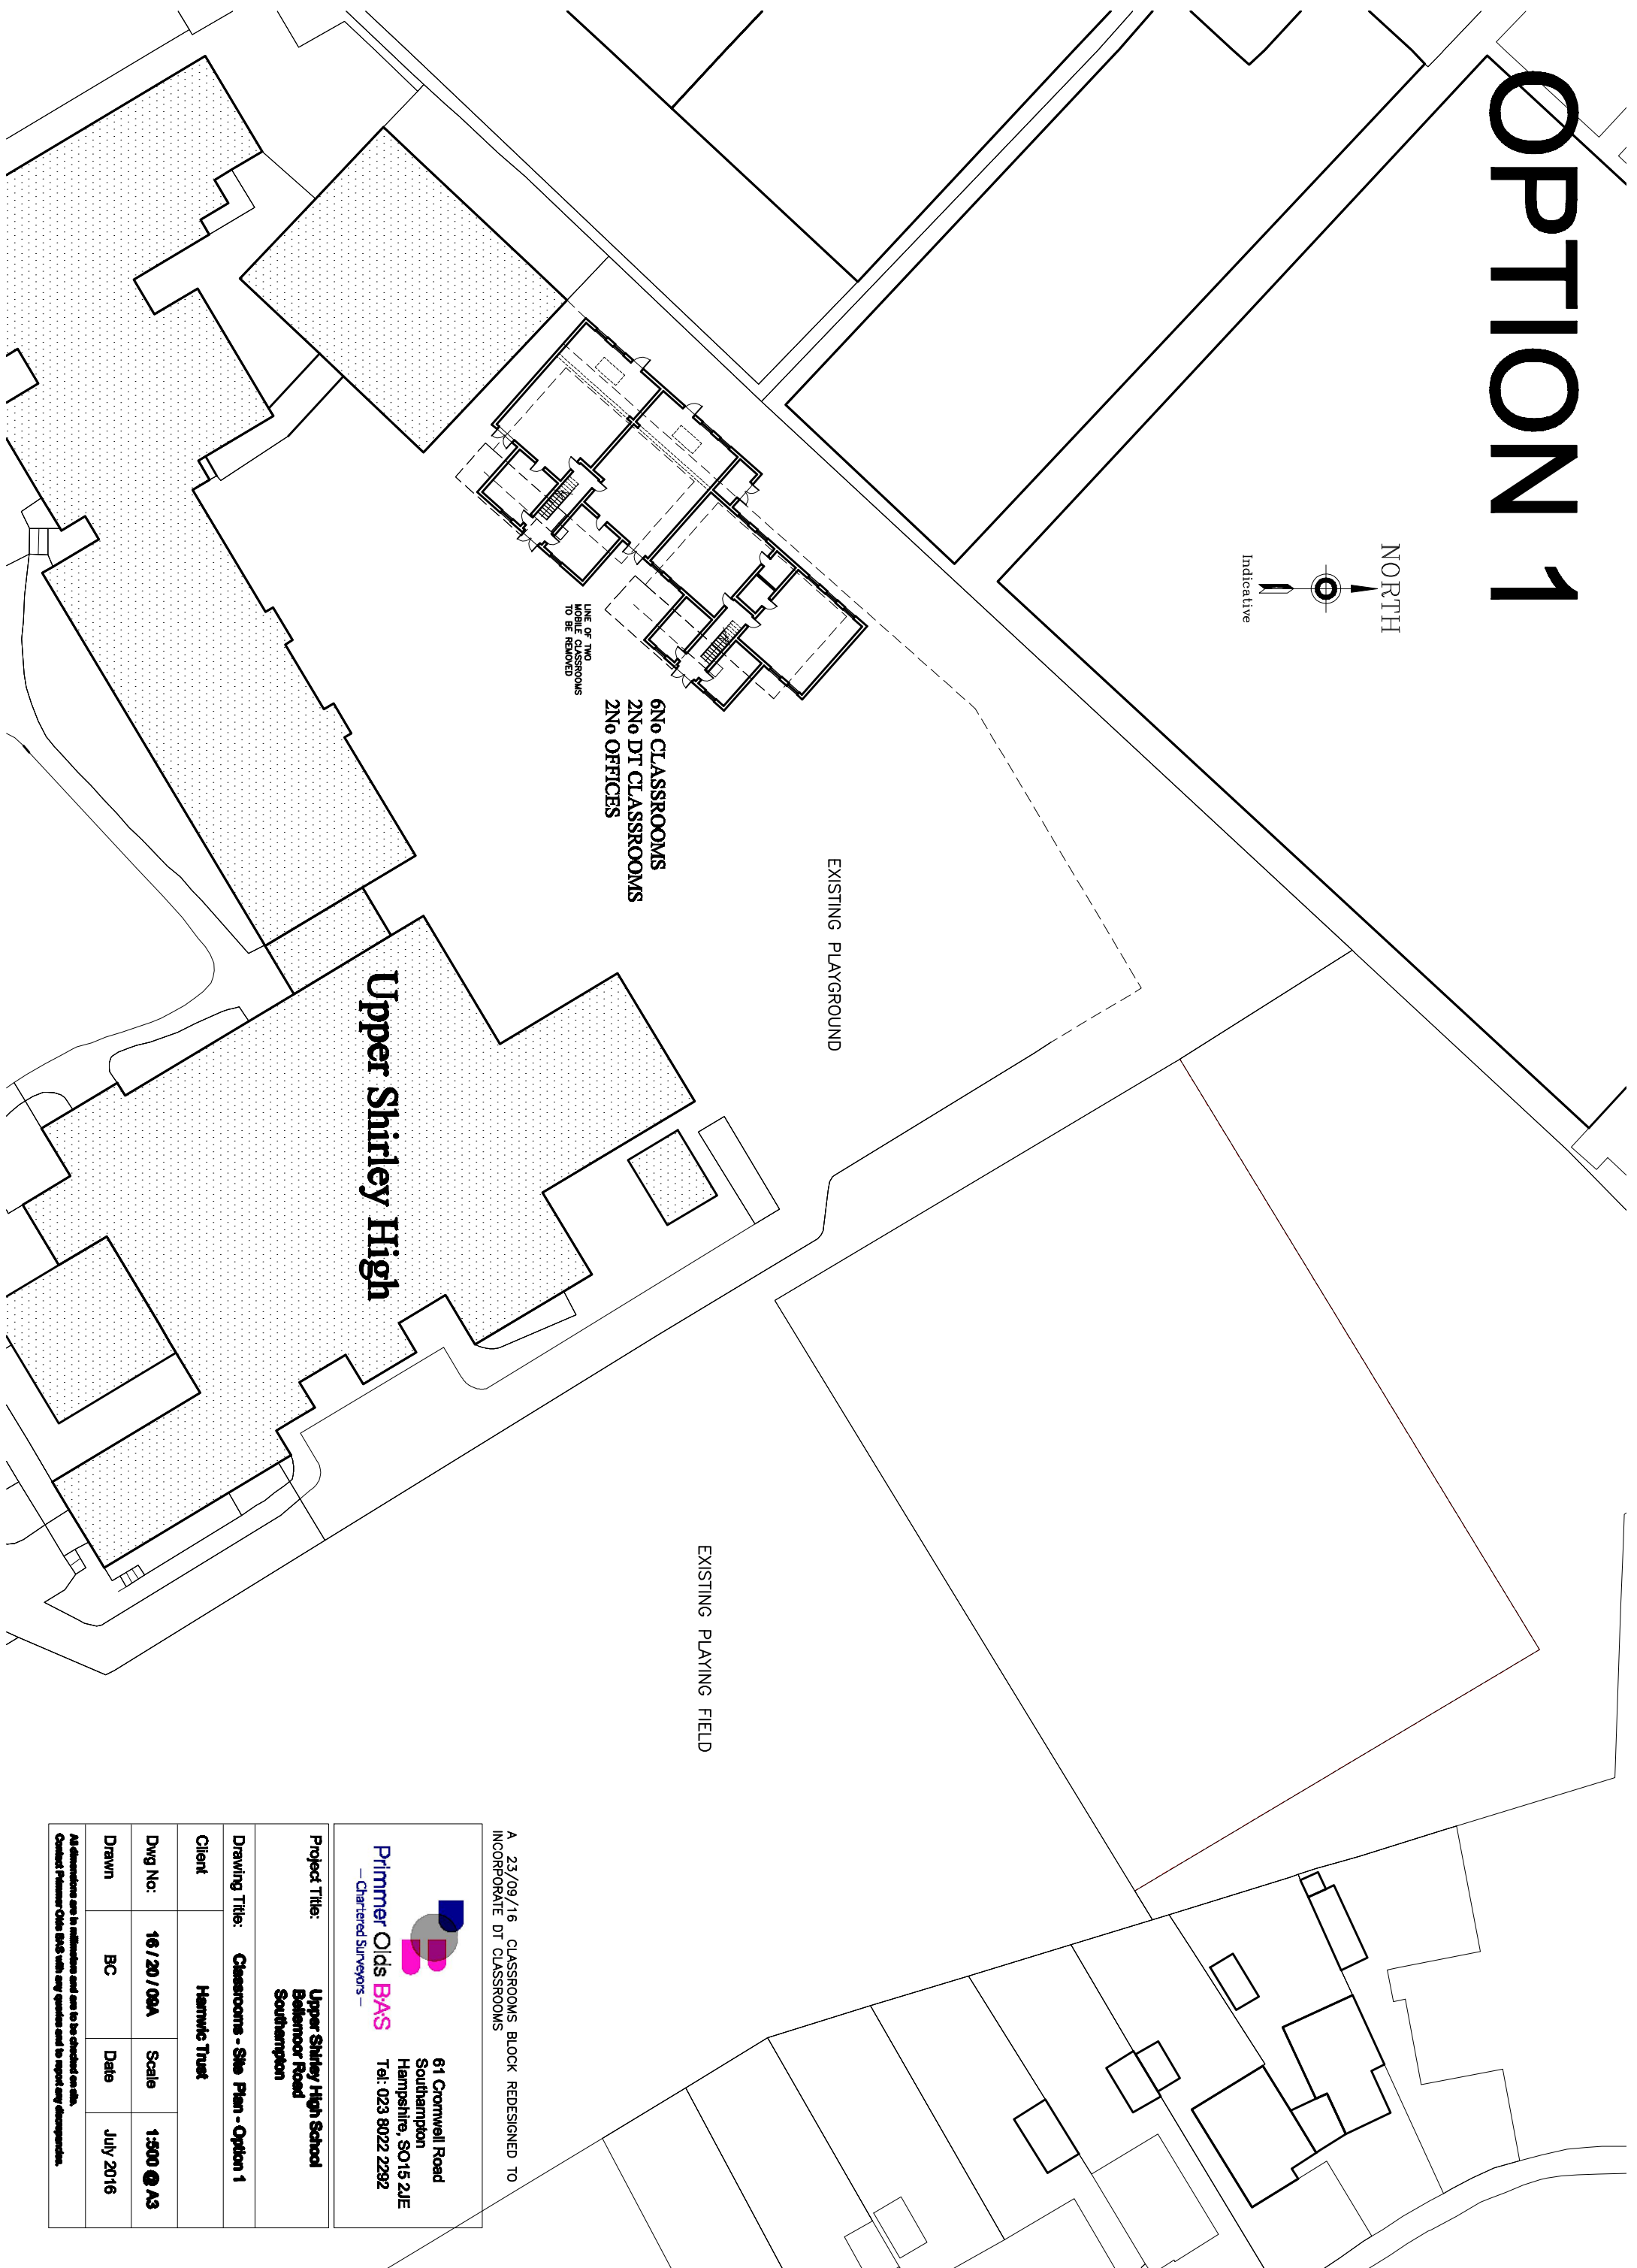

OPTION 1

A 23/09/16 - CLASSROOMS BLOCK REDESIGNED TO INCORPORATE DT CLASSROOMS

61 Cromwell Road
Southampton
Hampshire, SO15 2JF
Tel: 023 8022 2292

Primmer Olds BAS
— Chartered Surveyors —

Project Title: Upper Shirley High School Bellamoore Road Southampton			
Drawing Title: Classrooms - Site Plan - Option 1			
Client: Hamwic Trust			
Dwg No.: 16 / 20 / 00A	Scale: 1:500	A3	
Drawn: BC	Date: July 2016		

All dimensions are in millimetres and are to be checked on site.
Client Primmer Olds BAS with any queries and to report any discrepancies.